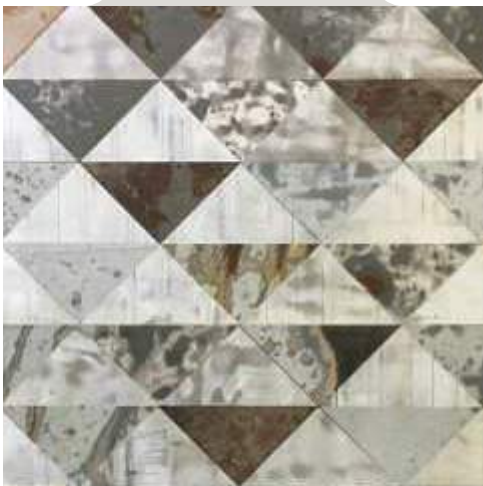

YEAR
2020

PLANE C

The background of the entire page is a close-up, circular wood grain pattern. The lines are concentric and follow a circular path, creating a sense of depth and texture. The colors are muted, ranging from light beige to a soft, dusty green.

METAL PANELS

- OXIDIZED METAL PANELS
- COPPER PANELS
- BRASS PANELS
- ZINC PANELS
- METAL AND WOOD PANELS

PL.MET-019

PL.MET-028

PL.MET-016

PL.MET-301

PL.MET-022

PL.MET-100