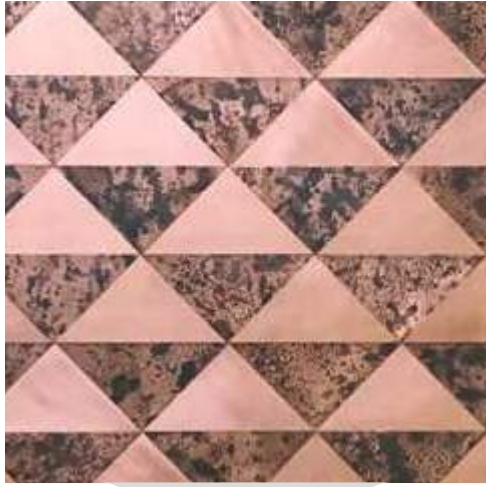

YEAR
2020

PLANE C

The background of the entire page is a close-up, circular wood grain pattern. The lines are concentric and follow a circular path, creating a sense of depth and texture. The colors are muted, ranging from light beige to a soft, dusty green.

METAL PANELS

- OXIDIZED METAL PANELS
- COPPER PANELS
- BRASS PANELS
- ZINC PANELS
- METAL AND WOOD PANELS

PL.MET-019

PL.MET-028

PL.MET-016

PL.MET-301

PL.MET-022

PL.MET-100