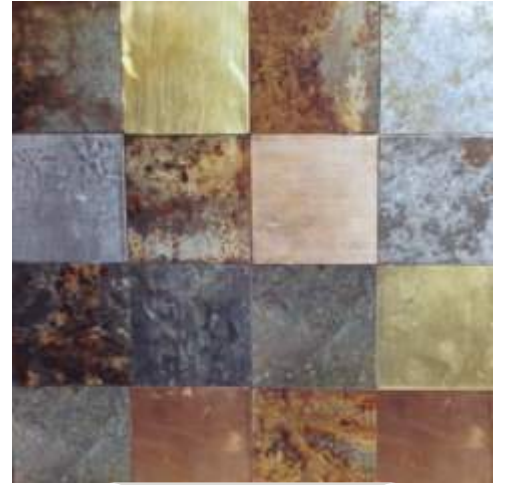

YEAR
2020

PLANE C

The background of the entire page is a close-up, circular wood grain pattern. The lines are concentric and follow a circular path, creating a sense of depth and texture. The colors are muted, ranging from light beige to a soft, dusty green.

METAL PANELS

- OXIDIZED METAL PANELS
- COPPER PANELS
- BRASS PANELS
- ZINC PANELS
- METAL AND WOOD PANELS

PL.MET-019

PL.MET-028

PL.MET-016

PL.MET-301

PL.MET-022

PL.MET-100

PL.MET-023

PL.MET-017

PL,MET-015

PL.MET-010

PL.MET-011

PL.MET-034

PL.MET-009

PL.MET-012